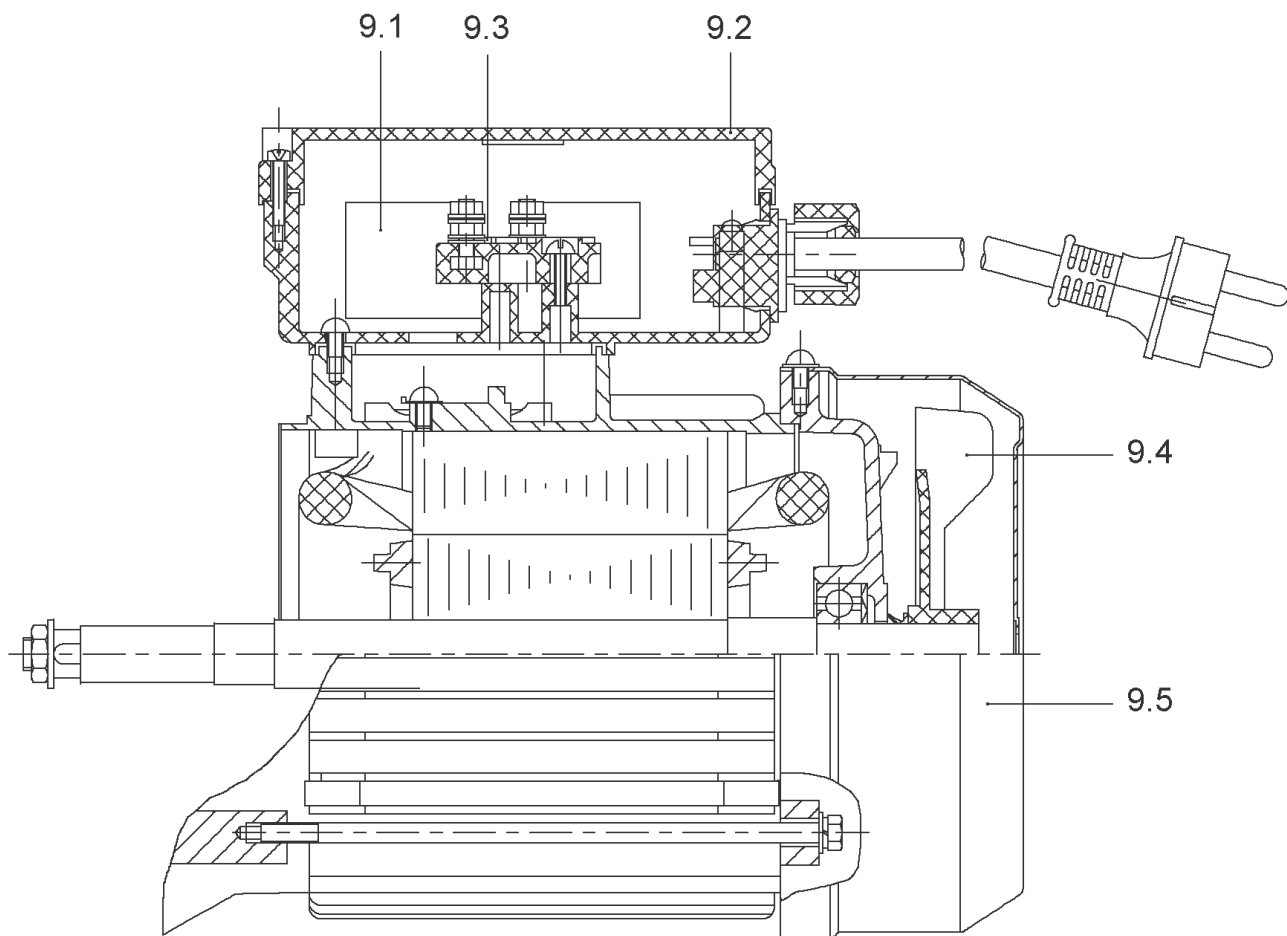

WJ-202-X-EM (4081221)

Item	Article no.	Description	Quantity
1	4185704	PUMP BODY WJ202/203-X-VP	1
2	4083520	BEARING BRACKET LANTERN JETSON 1-2	1
3	4083521	STATIONARY RING HOLDER	1
4	4083524	EJECTOR JETSON	1
5	4233940	PLUG WJ M10X1.25 VP.	1
6	2051215	IMPELLER/KEY WJ-202-X-EM	1
8	4084613	MECHANICAL SEAL O-RING KIT WJ PUMP	1
8.1		> MECHANICAL SEAL JETSON	1
8.2		> O-RING BODY HOLDER	1
8.3	4233948	> O-RING UNDER PLUG VP.	1
8.4	4083529	> O-RING BODY EJECTOR	1
8.5		> TERMINAL BOX GASKET	1
8.6		> TOP TERMINAL BOX O RING	1
8.7		> DEFLECTOR	1
8.8	4092498	> SEAL RUBBER WASHER - 2543	1
9		SPARE PARTS MOTOR WJ202-203-X-EM	1
10	4087697	GUIDE VANE JETSON	1
12	4188812	INJECTOR DIFFUSOR WJ 202 - 203 KIT	1
10	4087697	> GUIDE VANE JETSON	1
4	4083524	> EJECTOR JETSON	1
8.8	4092498	> SEAL RUBBER WASHER - 2543	1

SPARE PARTS MOTOR WJ202-203-X-EM

Item	Article no.	Description	Quantity
9.1	4233939	CAPACITOR 20 μ F VP.	1
9.2	4233942	TERMINAL BOX WJ 1~ VP.	1
9.3	4083532	TERMINAL BOARD WJ202-203-204-EM	1
9.4	4083533	FAN JETSON	1
9.5	4083537	FAN COVER JETSON	1